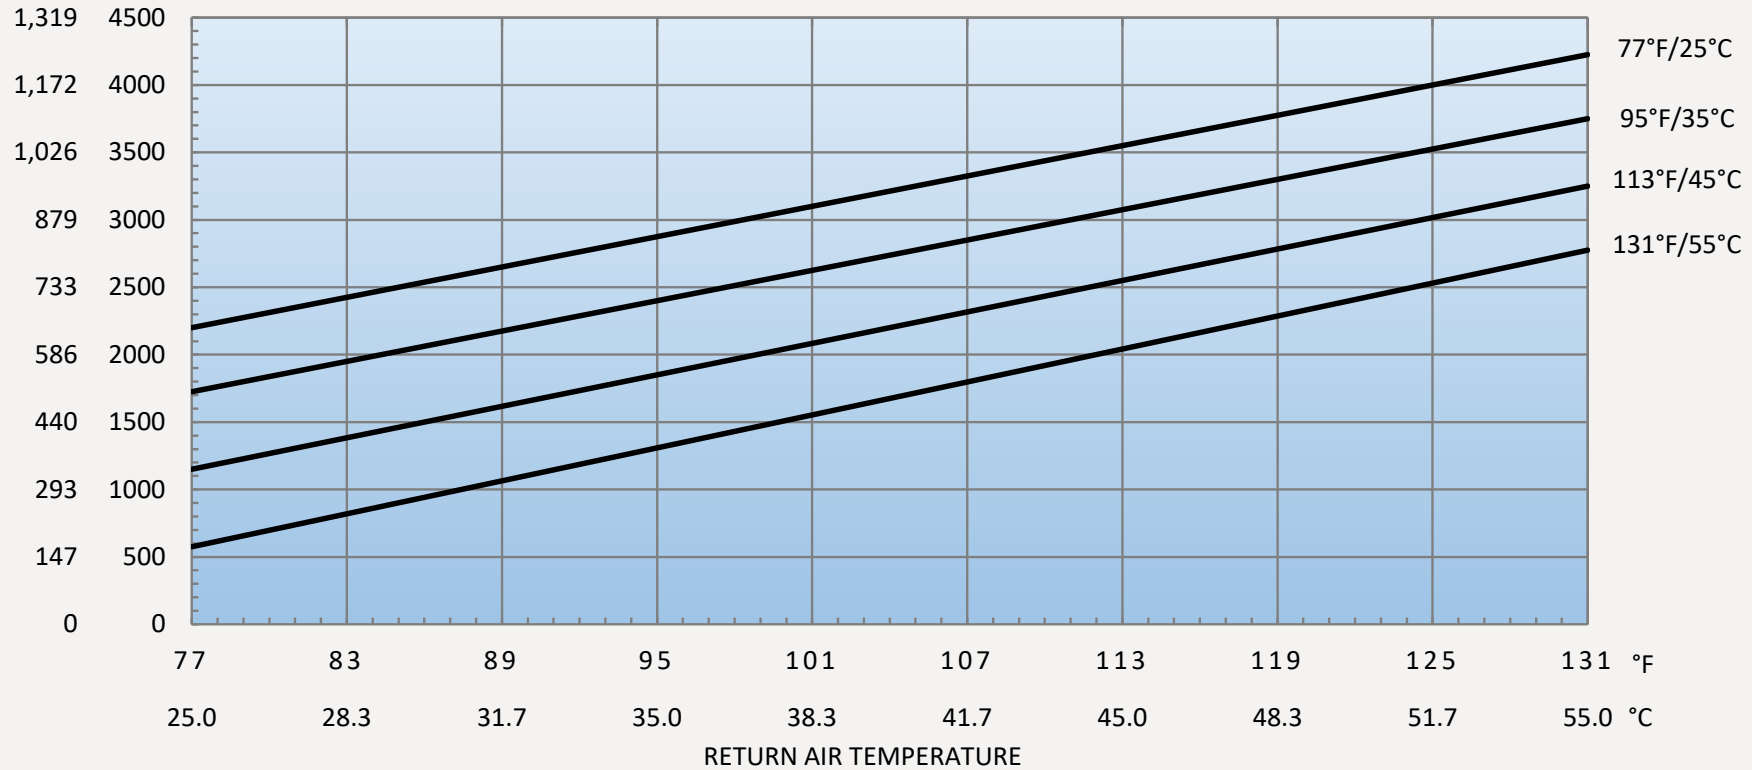

IQ2700B 120V/60HZ CAPACITY CHART

WATTS BTU/HR

IQ2700B 230V/60HZ CAPACITY CHART

WATTS BTU/HR

AMBIENT TEMPERATURE