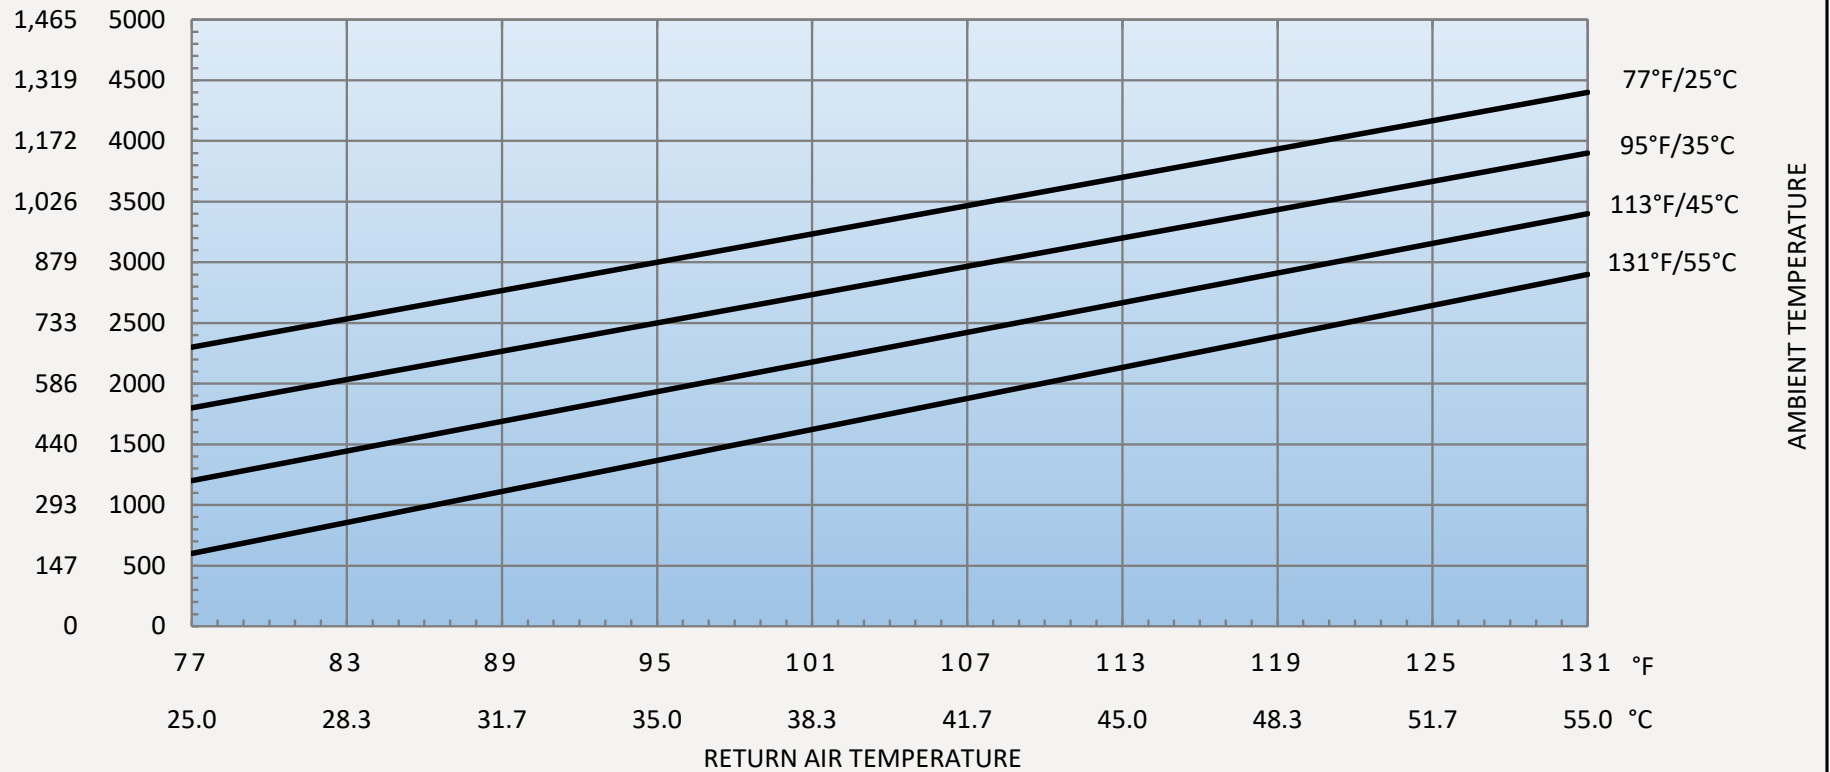

IQ2700B 120V/60HZ CAPACITY CHART

WATTS BTU/HR

IQ2700B 230V/60HZ CAPACITY CHART

WATTS BTU/HR

AMBIENT TEMPERATURE